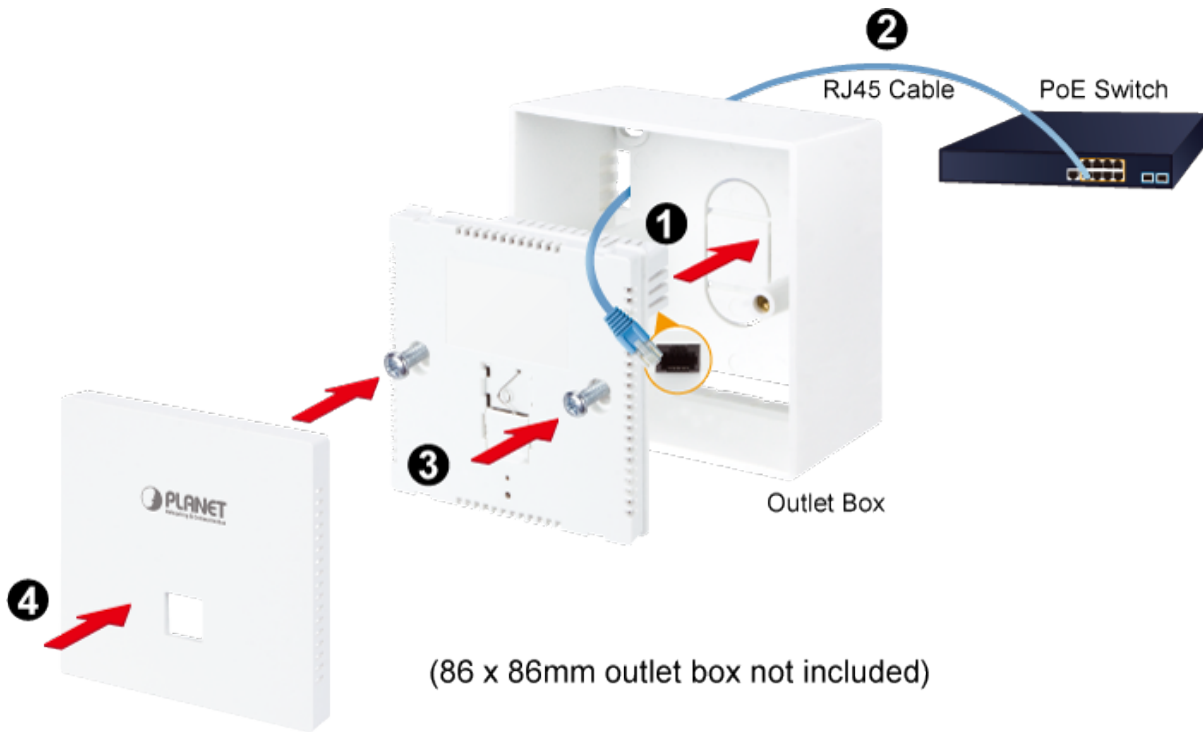

## Home Dashboard for Wi-Fi Status

CloudViewer Pro

Setup Wizard for Multiple Modes