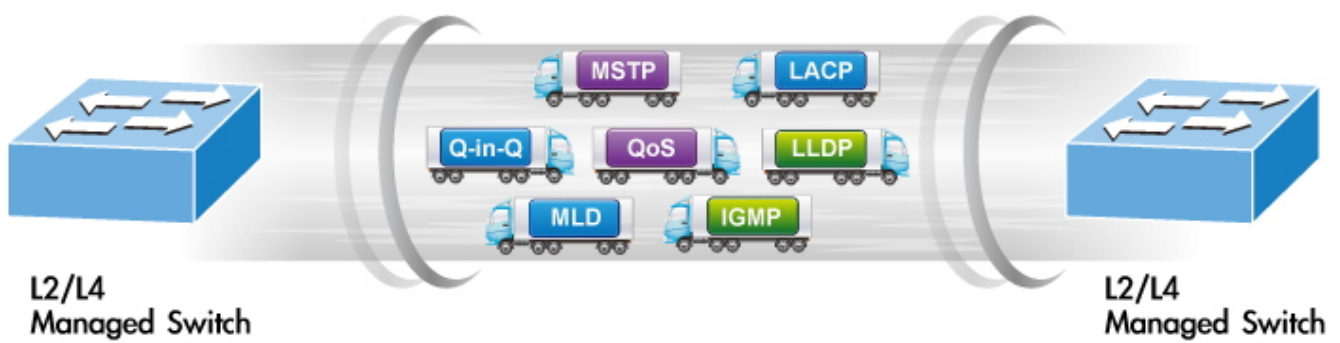

Automatically Reboot Every Friday 23:00

PoE
ON OFF ON

CPU/Buffer
Load 85%

CPU/Buffer
Load 10%

PoE PT Camera

1000BASE-T UTP with PoE

High Scalability & Best Security for Today's Wireless Networking Solution